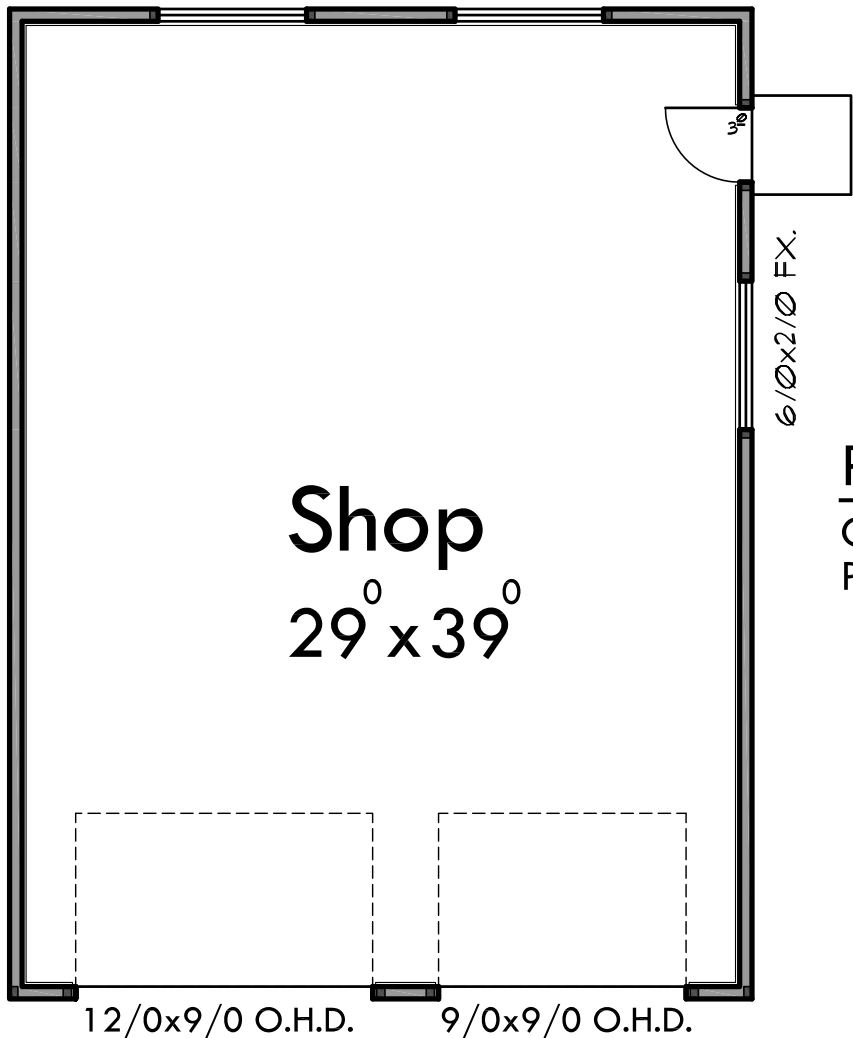

6/0x2/0 FX. 6/0x2/0 FX.

40'-0"

PLAN #cga-110

Garage: 1200 SQ. FT.
Price for 4 sets \$250.00