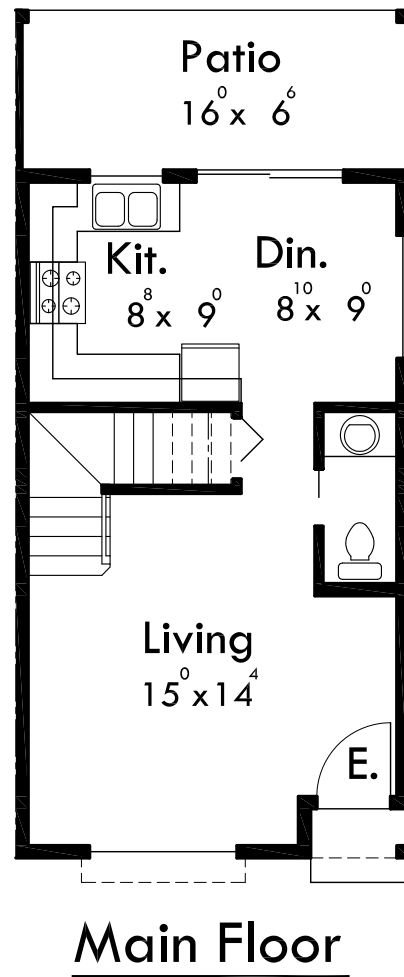

PLAN #D-494

MAIN FLR. 440 SQ. FT.
 UPPER FLR. 417 SQ. FT.
 TOTAL 857 SQ. FT.

28'-0" deck not included

16'-0"
 32'-0" Overall