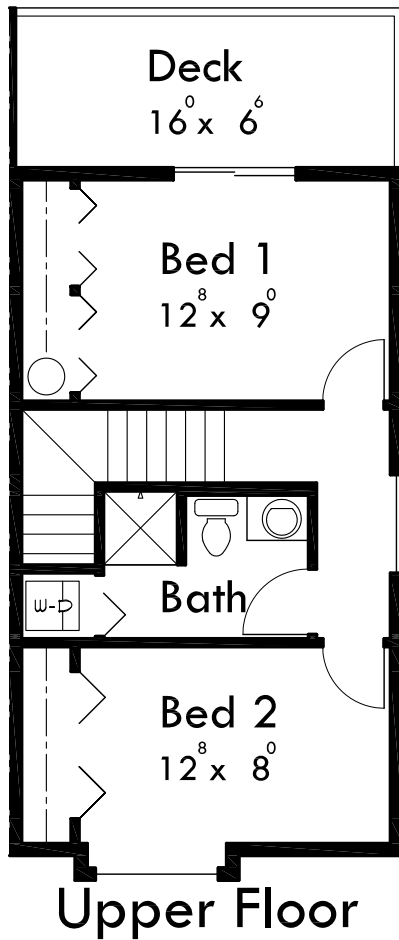

PLAN #D-494

MAIN FLR. 440 SQ. FT.
 UPPER FLR. 417 SQ. FT.
 TOTAL 857 SQ. FT.

28'-0" deck not included

16'-0"
 32'-0" Overall